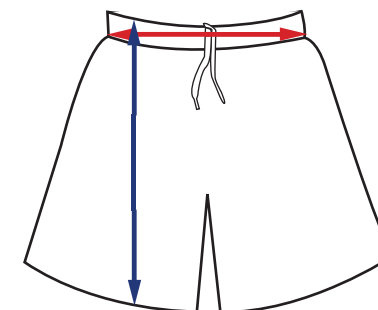

jackets / pullovers

Size	JXS	JS	JM	JL	XS	S	M	L	XL	2XL
Chest (cm)	47	49	51	55	57	61	63	65	67	69
Length (cm)	60	62	64	66	68	71	73	75	77	79
Sleeve (cm)	31	33	35	37	39	41	43	45	47	49
Female	4	6	8	10	12	14	16	18	20	22
Male	8	10	12	14	S	M	L	XL	2XL	3XL

shorts

Size	JXS	JS	JM	JL	XS	S	M	L	XL	2XL
Waist (cm)	26	28	30	33	35	38	41	45	48	52
Outside Leg (cm)	34	36	38	40	42	44	46	48	50	52
Inside Leg (cm)	8	9	10	11	12	13	14	15	16	17
Crutch (cm)	20	21	23	25	27	29	31	33	35	37
Female	4	6	8	10	12	14	16	18	20	22
Male	8	10	12	14	30"	32"	34"	36"	38"	40"