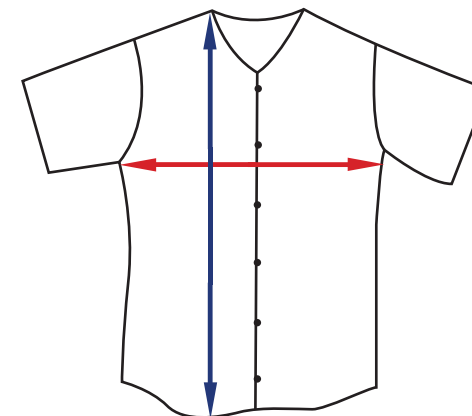

jackets / pullovers

Size	JXS	JS	JM	JL	XS	S	M	L	XL	2XL
Chest (cm)	47	49	51	55	57	61	63	65	67	69
Length (cm)	60	62	64	66	68	71	73	75	77	79
Sleeve (cm)	31	33	35	37	39	41	43	45	47	49
Female	4	6	8	10	12	14	16	18	20	22
Male	8	10	12	14	S	M	L	XL	2XL	3XL

shorts

Size	JXS	JS	JM	JL	XS	S	M	L	XL	2XL
Waist (cm)	26	28	30	33	35	38	41	45	48	52
Outside Leg (cm)	34	36	38	40	42	44	46	48	50	52
Inside Leg (cm)	8	9	10	11	12	13	14	15	16	17
Crutch (cm)	20	21	23	25	27	29	31	33	35	37
Female	4	6	8	10	12	14	16	18	20	22
Male	8	10	12	14	30"	32"	34"	36"	38"	40"