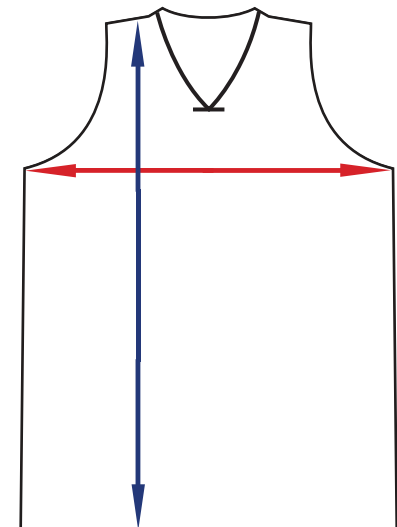

gamegear

singlets

Size	JXS	JS	JM	JL	S	M	L	XL	2XL	3XL
Chest (cm)	46	48	51	54	57	61	63	65	67	69
Length (cm)	60	62	64	66	68	71	73	75	77	79
Female	4	6	8	10	12	14	16	18	20	22
Male	8	10	12	14	S	M	L	XL	2XL	3XL

Measurements are taken when garments are laid flat

shorts

Size	JXS	JS	JM	JL	S	M	L	XL	2XL	3XL
Waist (cm)	26	28	30	33	35	38	41	45	48	52
Length (cm)	40	42	44	52	54	56	58	60	62	64
Female	4	6	8	10	12	14	16	18	20	22
Male	8	10	12	14	30"	32"	34"	36"	38"	40"

Measurements are taken when garments are laid flat

warm up tops

Size	JXS	JS	JM	JL	S	M	L	XL	2XL	3XL
Chest (cm)	47	46	51	54	57	61	63	65	67	69
Length (cm)	60	62	64	66	68	71	73	75	77	79
Sleeve (cm)	40	41	42	44	45	46	47	47	48	49
Female	4	6	8	10	12	14	16	18	20	22
Male	8	10	12	14	S	M	L	XL	2XL	3XL

Measurements are taken when garments are laid flat

G2 Game Gears sizing is based on Australian standards. The sizes are by no means absolute and are simply a guideline by which the manufacturers use. Sizing can be changed or tailored to suit the individuals and teams but this must be discussed with a representative from G2