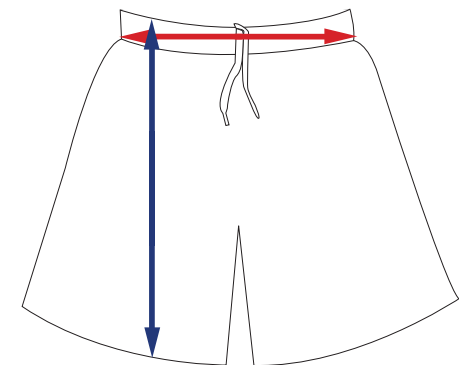

gamegear

singlets

Size	JXS	JS	JM	JL	S	M	L	XL	2XL	3XL
Chest (cm)	46	48	51	54	57	61	63	65	67	69
Length (cm)	60	62	64	66	68	71	73	75	77	79
Female	4	6	8	10	12	14	16	18	20	22
Male	8	10	12	14	S	M	L	XL	2XL	3XL

Measurements are taken when garments are laid flat

shorts

Size	JXS	JS	JM	JL	S	M	L	XL	2XL	3XL
Waist (cm)	26	28	30	33	35	38	41	45	48	52
Length (cm)	40	42	44	52	54	56	58	60	62	64
Female	4	6	8	10	12	14	16	18	20	22
Male	8	10	12	14	30"	32"	34"	36"	38"	40"

Measurements are taken when garments are laid flat

warm up tops

Size	JXS	JS	JM	JL	S	M	L	XL	2XL	3XL
Chest (cm)	47	46	51	54	57	61	63	65	67	69
Length (cm)	60	62	64	66	68	71	73	75	77	79
Sleeve (cm)	40	41	42	44	45	46	47	47	48	49
Female	4	6	8	10	12	14	16	18	20	22
Male	8	10	12	14	S	M	L	XL	2XL	3XL

Measurements are taken when garments are laid flat

G2 Game Gears sizing is based on Australian standards. The sizes are by no means absolute and are simply a guideline by which the manufacturers use. Sizing can be changed or tailored to suit the individuals and teams but this must be discussed with a representative from G2