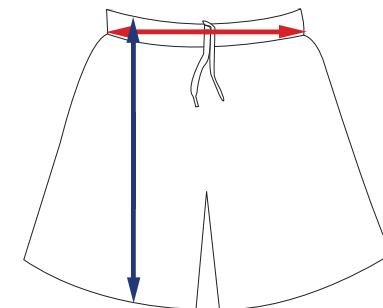

shorts

Size	JXS	JS	JM	JL	XS	S	M	L	XL	2XL
Waist (cm)	38	40.5	43	45.5	51	53.5	56	58.5	61	63.5
Length (cm)	56	58.5	61	63.5	45.5	47	48.5	49.5	51	52
Female	2	4	6	8	10	12	14	16	18	20
Male	8	10	12	14	28"	30"	32"	34"	36"	38"

Measurements are when garments are laid flat