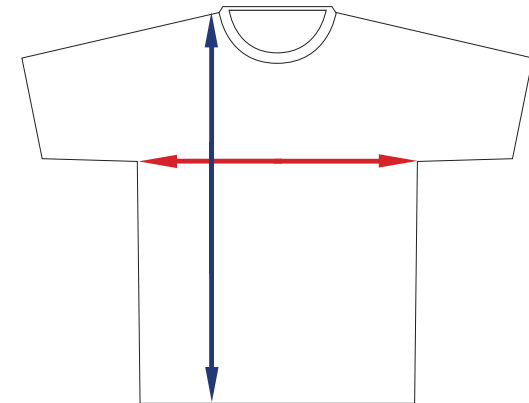

## shirts

Size	JXS	JS	JM	JL	XS	S	M	L	XL	2XL
<b>Chest (cm)</b>	37.5	40	42.5	45	50	52.5	55	57.5	60	62.5
<b>Length (cm)</b>	53	55.5	58	60.5	65.5	69	71	73	75.5	78
<b>Sleeve (cm)</b>	16.5	17.5	19	20.5	21.5	23	24	25.5	26.5	28
<b>Female</b>	2	4	6	8	10	12	14	16	18	20
<b>Male</b>	8	10	12	14	XS	S	M	L	XL	2XL

*Measurements are when garments are laid flat*