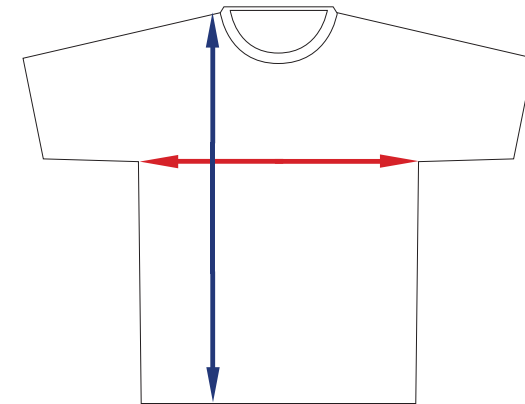

shirts

Size	JXS	JS	JM	JL	XS	S	M	L	XL	2XL
Chest (cm)	37.5	40	42.5	45	50	52.5	55	57.5	60	62.5
Length (cm)	53	55.5	58	60.5	65.5	69	71	73	75.5	78
Sleeve (cm)	16.5	17.5	19	20.5	21.5	23	24	25.5	26.5	28
Female	2	4	6	8	10	12	14	16	18	20
Male	8	10	12	14	XS	S	M	L	XL	2XL

Measurements are when garments are laid flat

shorts

Size	JXS	JS	JM	JL	XS	S	M	L	XL	2XL
Waist (cm)	38	40.5	43	45.5	51	53.5	56	58.5	61	63.5
Length (cm)	56	58.5	61	63.5	45.5	47	48.5	49.5	51	52
Female	2	4	6	8	10	12	14	16	18	20
Male	8	10	12	14	28"	30"	32"	34"	36"	38"