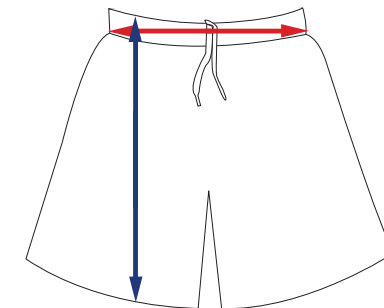

shorts

Size	JXS	JS	JM	JL	XS	S	M	L	XL	2XL
Waist (cm)	38	40.5	43	45.5	51	53.5	56	58.5	61	63.5
Length (cm)	56	58.5	61	63.5	45.5	47	48.5	49.5	51	52
Female	2	4	6	8	10	12	14	16	18	20
Male	8	10	12	14	28"	30"	32"	34"	36"	38"

Measurements are when garments are laid flat