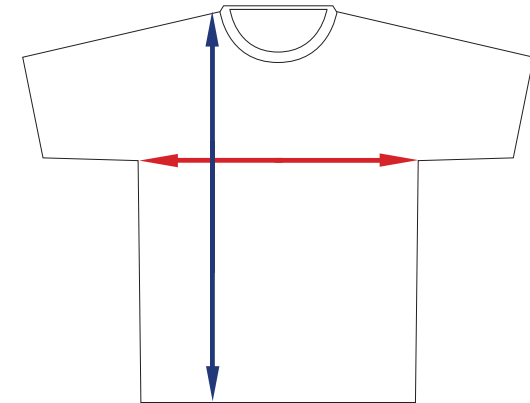

## shirts

Size	JXS	JS	JM	JL	XS	S	M	L	XL	2XL
<b>Chest (cm)</b>	37.5	40	42.5	45	50	52.5	55	57.5	60	62.5
<b>Length (cm)</b>	53	55.5	58	60.5	65.5	69	71	73	75.5	78
<b>Sleeve (cm)</b>	16.5	17.5	19	20.5	21.5	23	24	25.5	26.5	28
<b>Female</b>	2	4	6	8	10	12	14	16	18	20
<b>Male</b>	8	10	12	14	XS	S	M	L	XL	2XL

*Measurements are when garments are laid flat*