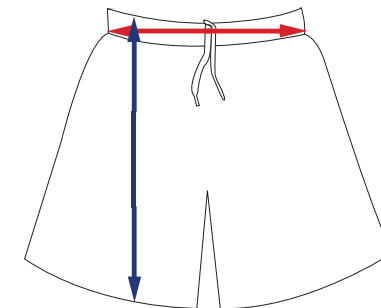

shorts

Size	JXS	JS	JM	JL	XS	S	M	L	XL	2XL
Waist (cm)	38	40.5	43	45.5	51	53.5	56	58.5	61	63.5
Length (cm)	56	58.5	61	63.5	45.5	47	48.5	49.5	51	52
Female	2	4	6	8	10	12	14	16	18	20
Male	8	10	12	14	28"	30"	32"	34"	36"	38"

Measurements are when garments are laid flat