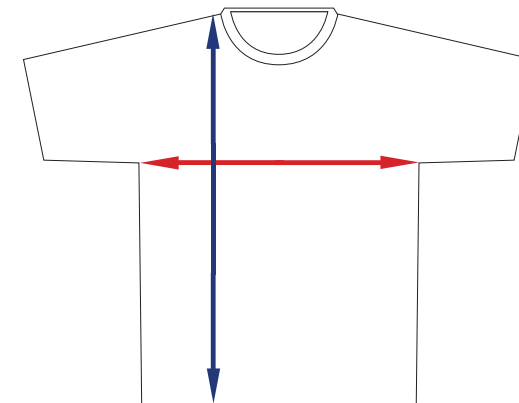

## shirts

Size	JXS	JS	JM	JL	XS	S	M	L	XL	2XL
<b>Chest (cm)</b>	37.5	40	42.5	45	50	52.5	55	57.5	60	62.5
<b>Length (cm)</b>	53	55.5	58	60.5	65.5	69	71	73	75.5	78
<b>Sleeve (cm)</b>	16.5	17.5	19	20.5	21.5	23	24	25.5	26.5	28
<b>Female</b>	2	4	6	8	10	12	14	16	18	20
<b>Male</b>	8	10	12	14	XS	S	M	L	XL	2XL

*Measurements are when garments are laid flat*

## shorts

Size	JXS	JS	JM	JL	XS	S	M	L	XL	2XL
<b>Waist (cm)</b>	38	40.5	43	45.5	51	53.5	56	58.5	61	63.5
<b>Length (cm)</b>	56	58.5	61	63.5	45.5	47	48.5	49.5	51	52
<b>Female</b>	2	4	6	8	10	12	14	16	18	20
<b>Male</b>	8	10	12	14	28"	30"	32"	34"	36"	38"