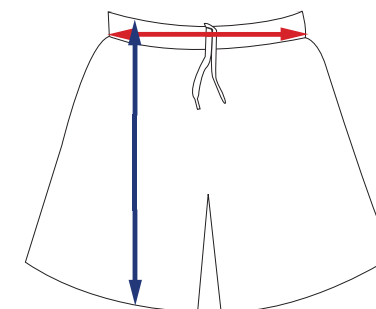

shorts

Size	JXS	JS	JM	JL	XS	S	M	L	XL	2XL
Waist (cm)	38	40.5	43	45.5	51	53.5	56	58.5	61	63.5
Length (cm)	56	58.5	61	63.5	45.5	47	48.5	49.5	51	52
Female	2	4	6	8	10	12	14	16	18	20
Male	8	10	12	14	28"	30"	32"	34"	36"	38"

Measurements are when garments are laid flat